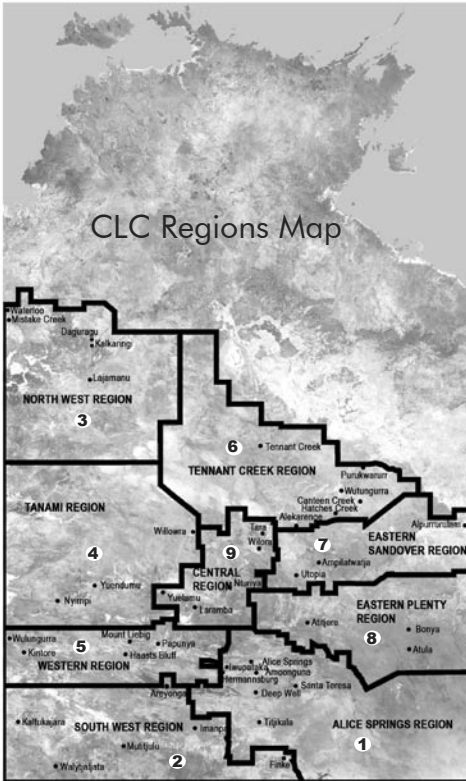

CENTRAL LAND COUNCIL MEMBERS

2006

Chairman
Lindsay Bookie
ABA member